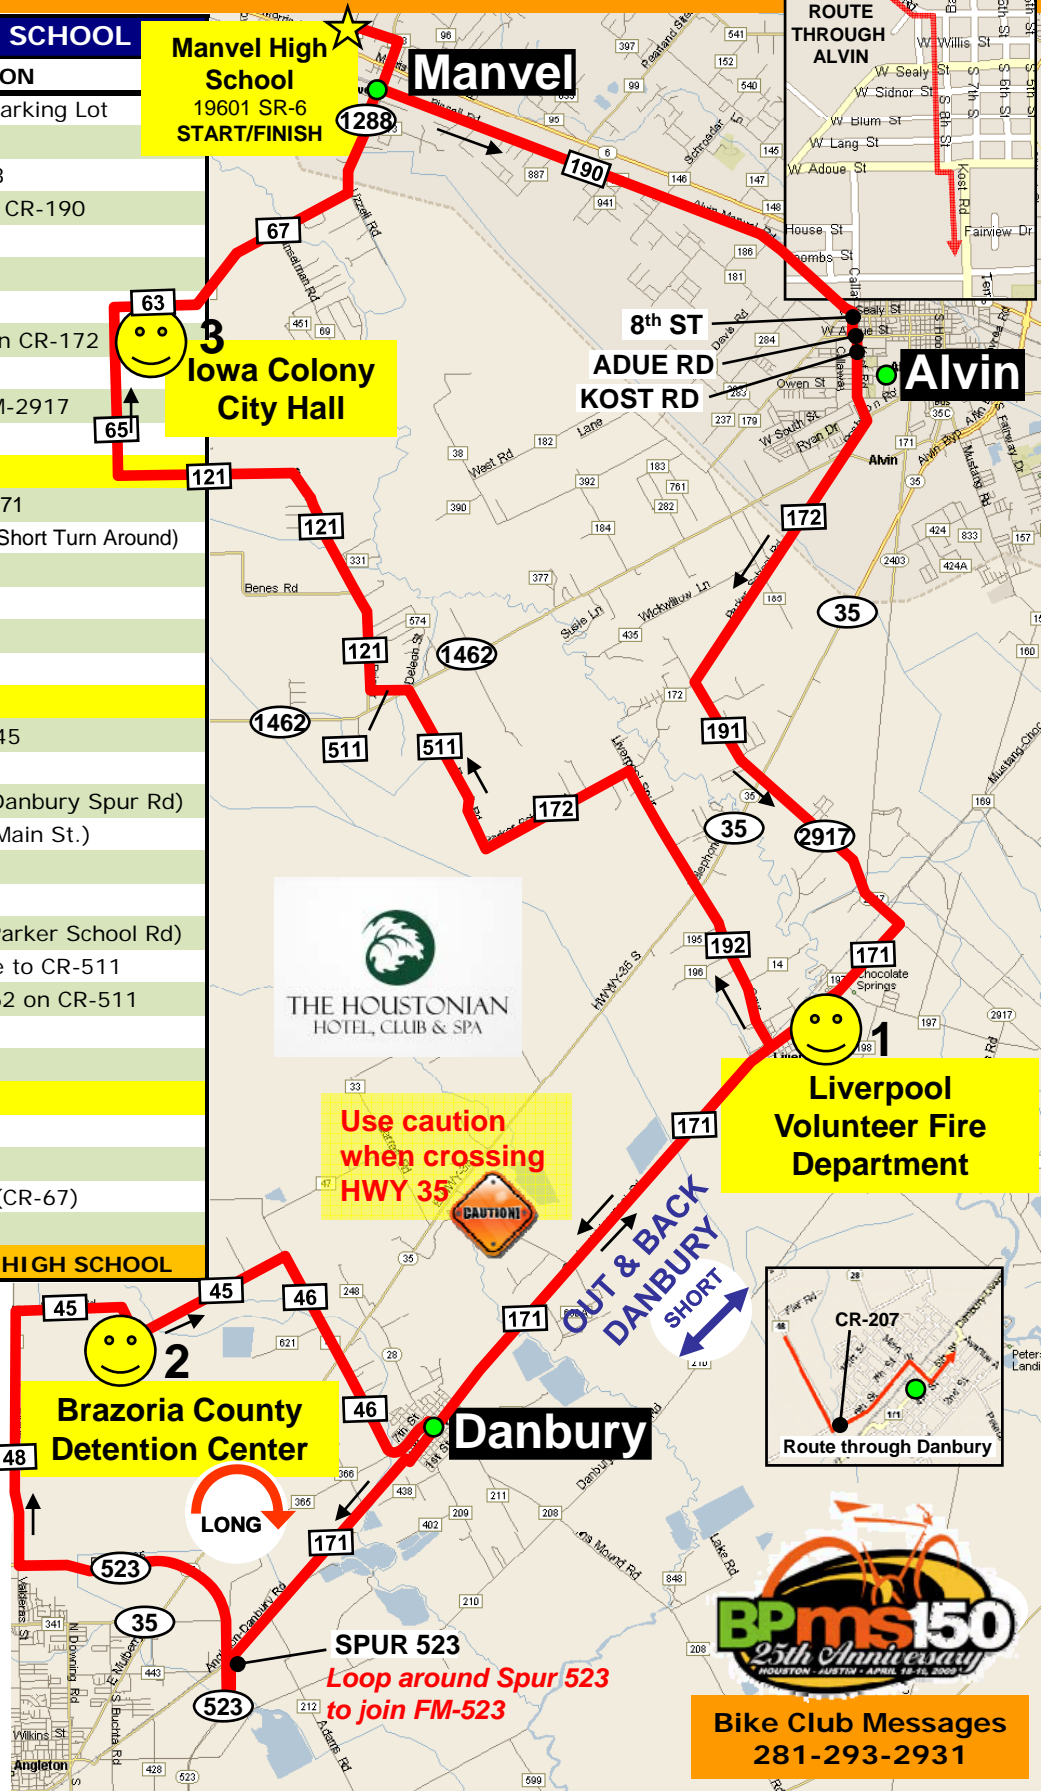

TRAINING RIDE 12 – Manvel

START MANVEL HIGH SCHOOL

SHORT	LONG	ROUTE DESCRIPTION
0.0	0.0	START McCoy Dr Parking Lot
0.1	0.1	RIGHT on Lewis St
0.5	0.5	RIGHT on FM-1128
1.1	1.1	LEFT on Bissell RD CR-190
7.5	7.5	RIGHT on 8th St
7.9	7.9	LEFT on Adoue St
7.9	7.9	RIGHT on Kost RD
9.0	9.0	RIGHT on Rosharon CR-172
12.8	12.8	LEFT on CR-191
14.3	14.3	UNDER HWY 35 FM-2917
16.8	16.8	RIGHT CR-171
18.9	18.9	REST STOP 1
		Continue South CR-171
24.8	24.8	At Danbury Main St (Short Turn Around)
29.0	29.0	LEFT on Spur 523
29.4	29.4	RIGHT on FM-523
33.2	33.2	RIGHT on CR-48
36.3	36.3	RIGHT on CR-45
38.0	38.0	REST STOP 2
		Continue East CR-45
40.0	40.0	RIGHT on CR-46
42.8	42.8	LEFT on CR-207 (Danbury Spur Rd)
43.6	43.6	RIGHT on SR-28 (Main St.)
43.7	43.7	LEFT CR-171
31.0	49.9	LEFT on CR-192
34.8	53.7	LEFT on CR-172 (Parker School Rd)
36.7	55.6	Road name change to CR-511
38.9	57.8	Cross over FM-1462 on CR-511
39.2	58.1	RIGHT on CR-121
44.6	63.3	RIGHT on CR-65
46.0	64.9	REST STOP 3
		RIGHT on CR-63
47.0	65.9	LEFT on CR-67
50.3	69.2	LEFT on FM-1128 (CR-67)
52.3	71.2	LEFT on Lewis St.
52.8	71.7	FINISH MANVEL HIGH SCHOOL