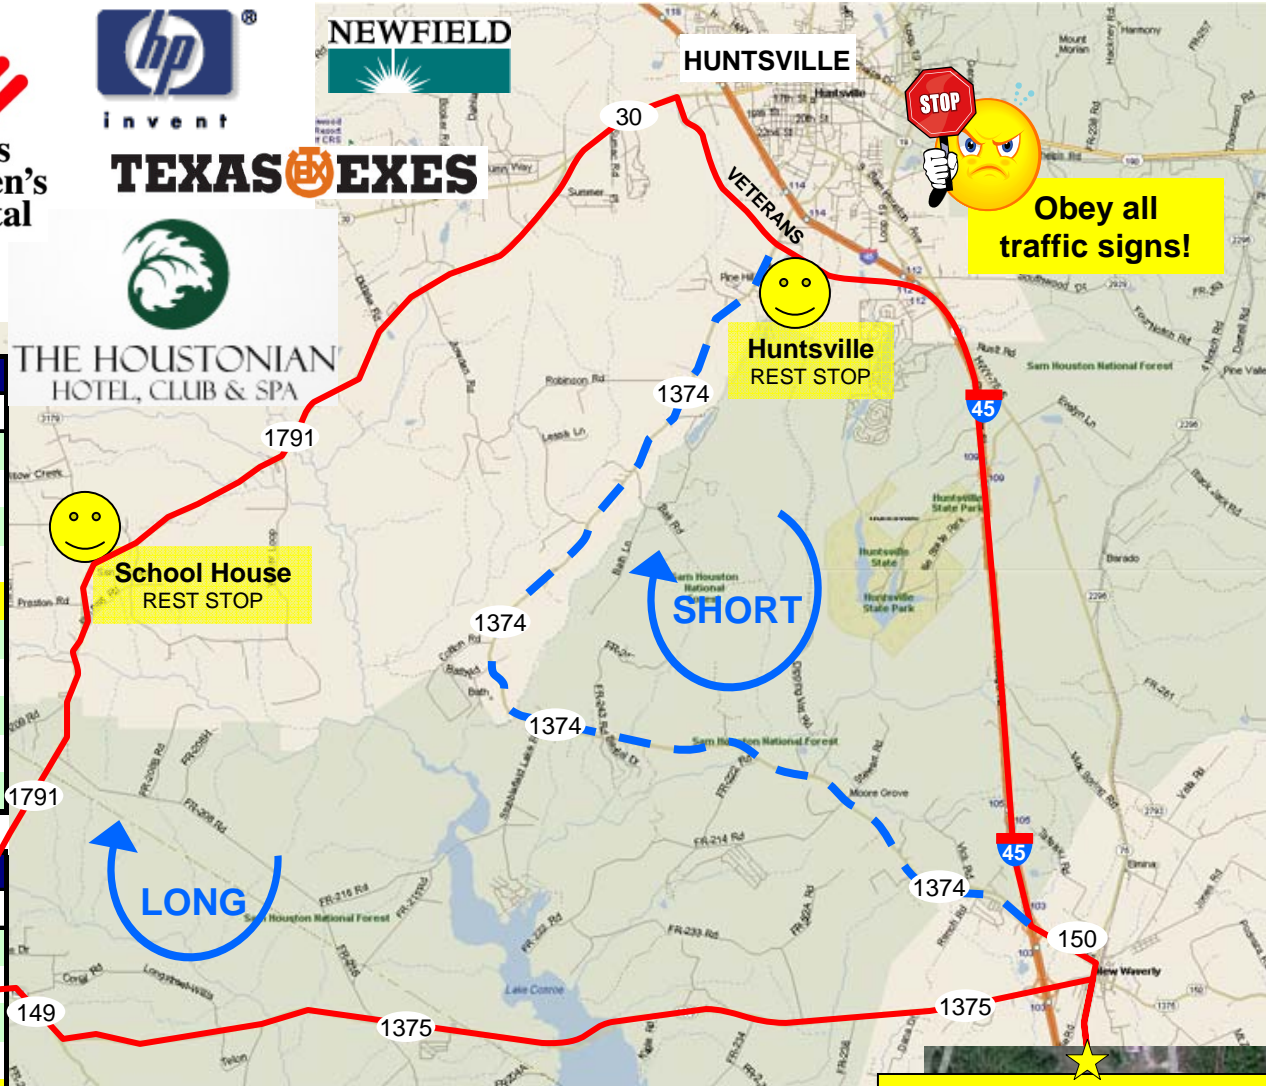

# TRAINING RIDE 7 – New Waverly

Bike Club Messages  
281-293-2931

TEXAS EXES

THE HOUSTONIAN  
HOTEL, CLUB & SPA

NEWFIELD

HUNTSVILLE

Obey all traffic signs!

Huntsville  
REST STOP

School House  
REST STOP

SHORT

LONG

SHORT ROUTE	
MILES	ROUTE DESCRIPTION
0.0	LEFT on SR-75
1.1	LEFT on SR-150 (Grove Rd)
2.8	Road Name Change FM-1374
18.5	RIGHT on Veterans
18.7	<b>REST STOP (New Waverly)</b>
	RIGHT on Veterans
21.0	RIGHT on I-45 Service Rd
30.0	LEFT on SR-105
31.2	RIGHT on SR-75
32.3	<b>FINISH NEW WAVERLY</b>

LONG ROUTE	
MILES	ROUTE DESCRIPTION
0.0	LEFT on SR-75
0.8	LEFT on FM-1375
15.7	RIGHT on FM-149
17.2	RIGHT on FM-1791
23.7	<b>REST STOP</b>
32.8	RIGHT on SR-30
34.9	RIGHT on Veterans
37.6	<b>REST STOP (New Waverly)</b>
	RIGHT on Veterans
39.9	RIGHT on I-45 Service Rd
48.9	LEFT on SR-105
50.1	RIGHT on SR-75
51.2	<b>FINISH NEW WAVERLY</b>

**New Waverly ISD Track**  
9434 Highway 75 South  
New Waverly, TX  
START/FINISH