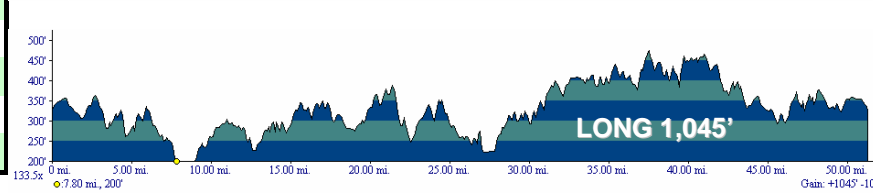

School House  
REST STOP

SHORT

LONG

SHORT ROUTE	
MILES	ROUTE DESCRIPTION
0.0	LEFT on SR-75
1.1	LEFT on SR-150 (Grove Rd)
2.8	Road Name Change FM-1374
18.5	RIGHT on Veterans
18.7	<b>REST STOP (New Waverly)</b>
	RIGHT on Veterans
21.0	RIGHT on I-45 Service Rd
30.0	LEFT on SR-105
31.2	RIGHT on SR-75
32.3	<b>FINISH NEW WAVERLY</b>

LONG ROUTE	
MILES	ROUTE DESCRIPTION
0.0	LEFT on SR-75
0.8	LEFT on FM-1375
15.7	RIGHT on FM-149
17.2	RIGHT on FM-1791
23.7	<b>REST STOP</b>
32.8	RIGHT on SR-30
34.9	RIGHT on Veterans
37.6	<b>REST STOP (New Waverly)</b>
	RIGHT on Veterans
39.9	RIGHT on I-45 Service Rd
48.9	LEFT on SR-105
50.1	RIGHT on SR-75
51.2	<b>FINISH NEW WAVERLY</b>